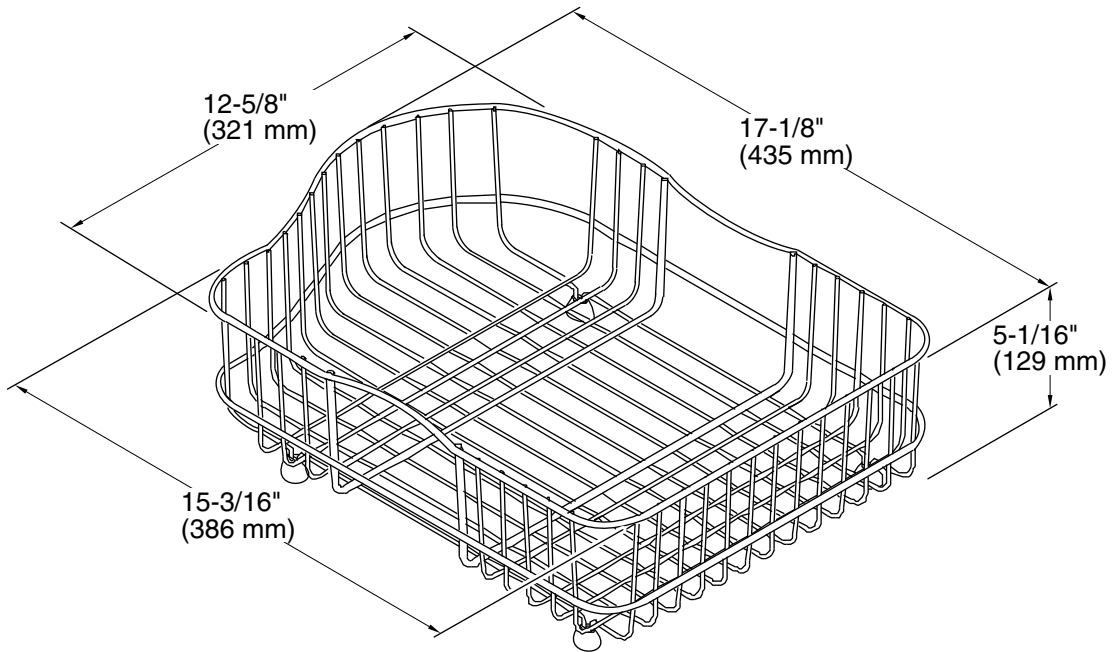

Features

- Fits in the right bowl of the K-5818 Hartland kitchen sink.
- Helps protect sink surface from daily wear.
- Dishwasher-safe.
- Rubber feet provide added protection.

Material

- Durable stainless steel construction.

Color	Code	Description
	ST	Stainless Steel
	0	White

Technical Information

All product dimensions are nominal.

Material: Stainless Steel